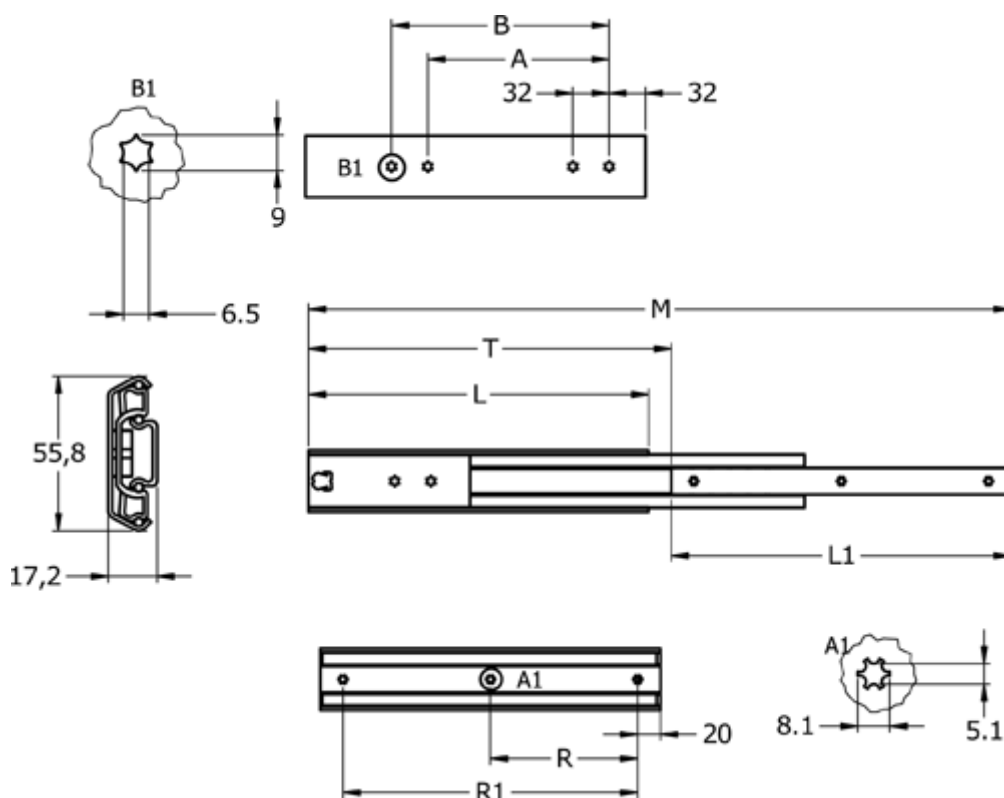

Article number: 11112S22

Description: Thomas Regout Telescopic Slide 11112S21 ULF HD D, 3-piece  
Length 300 mm / load cap. 94 kg / extension 320 mm

## Measures

A	= 160	T = 375
B	= 192	
L	= 350	
L1	= 350	
Load capacity side mounted	= 96	
M	= 725	
R	= 155	
R1	= 310	